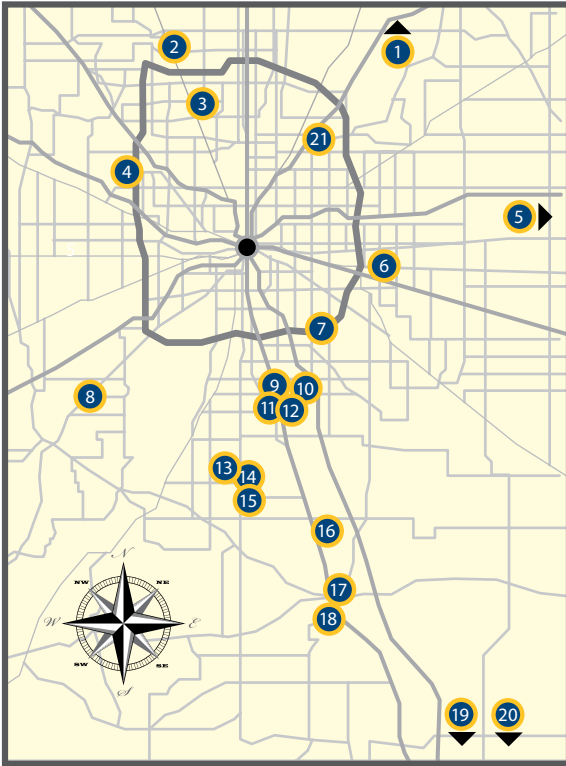

Eagle Highland Shops

7000 - 7026 Shore Terrace
Greenwood, IN 46142

PROPERTY INFORMATION

Eagle Highhands Shops is located on the northwest side of Indianapolis, Indiana just off Eagle Creek Parkway, a busy thoroughfare. This center is conveniently located minutes from I-465 and has a great tenant mix. The center boasts abundant parking and is immaculately maintained, with local ownership.

Property List

- | | | |
|--|---|--|
| 1. Huntington Riverfront Plaza
210 S Jefferson Street
Huntington, IN 46750 | 8. Heartland Village Shoppes
State Road 67 South
Mooreville, IN 46113 | 15. White River Landing
205 S State Road 135
Greenwood, IN 46142 |
| 2. Andrade Industrial
10702 DeAndra Drive
Zionsville, IN 46077 | 9. Center at Stop 11
2371 E. Stop 11 Road
Indianapolis, IN 46227 | 16. Whiteland Retail Center
989 S US 31
Whiteland, IN 46184 |
| 3. Michigan Road Plaza
7841 Michigan Road
Indianapolis, IN 46268 | 10. McFarland Marketplace
8028 S Emerson Avenue
Indianapolis, IN 46237 | 17. Franklin Shoppes
1707 N Morton Street
Franklin, IN 46131 |
| 4. Eagle Highland Shops
7000 Shore Terrace
Indianapolis, IN 46254 | 11. Greenwood Corner Shops
8700 South US31
Indianapolis, IN 46227 | 18. Canary Creek Shoppes
944 N Morton Street
Franklin, IN 46131 |
| 5. Green Meadows Shopping Center
1556 N State Street
Greenfield, IN 46140 | 12. County Line Corner Shops
7500 St. Peter Street
Indianapolis, IN 46227 | 19. Holiday Center
25th & Williamsburg Way
Columbus, IN 47205 |
| 6. Brookville Park 52
8366 Brookville Road
Indianapolis, IN 46239 | 13. Fairview Corners
520 N State Road 135
Greenwood, IN 46142 | 20. North Vernon
2130 N State Hwy 7
North Vernon, IN 47282 |
| 7. Elmwood Tech
5555 Elmwood Avenue
Indianapolis, IN 46203 | 14. Orchard Park
75 N State Road 135
Greenwood, IN 46142 | 21. Lake Plaza
6801 Lake Plaza Drive
Indianapolis, IN 46220 |